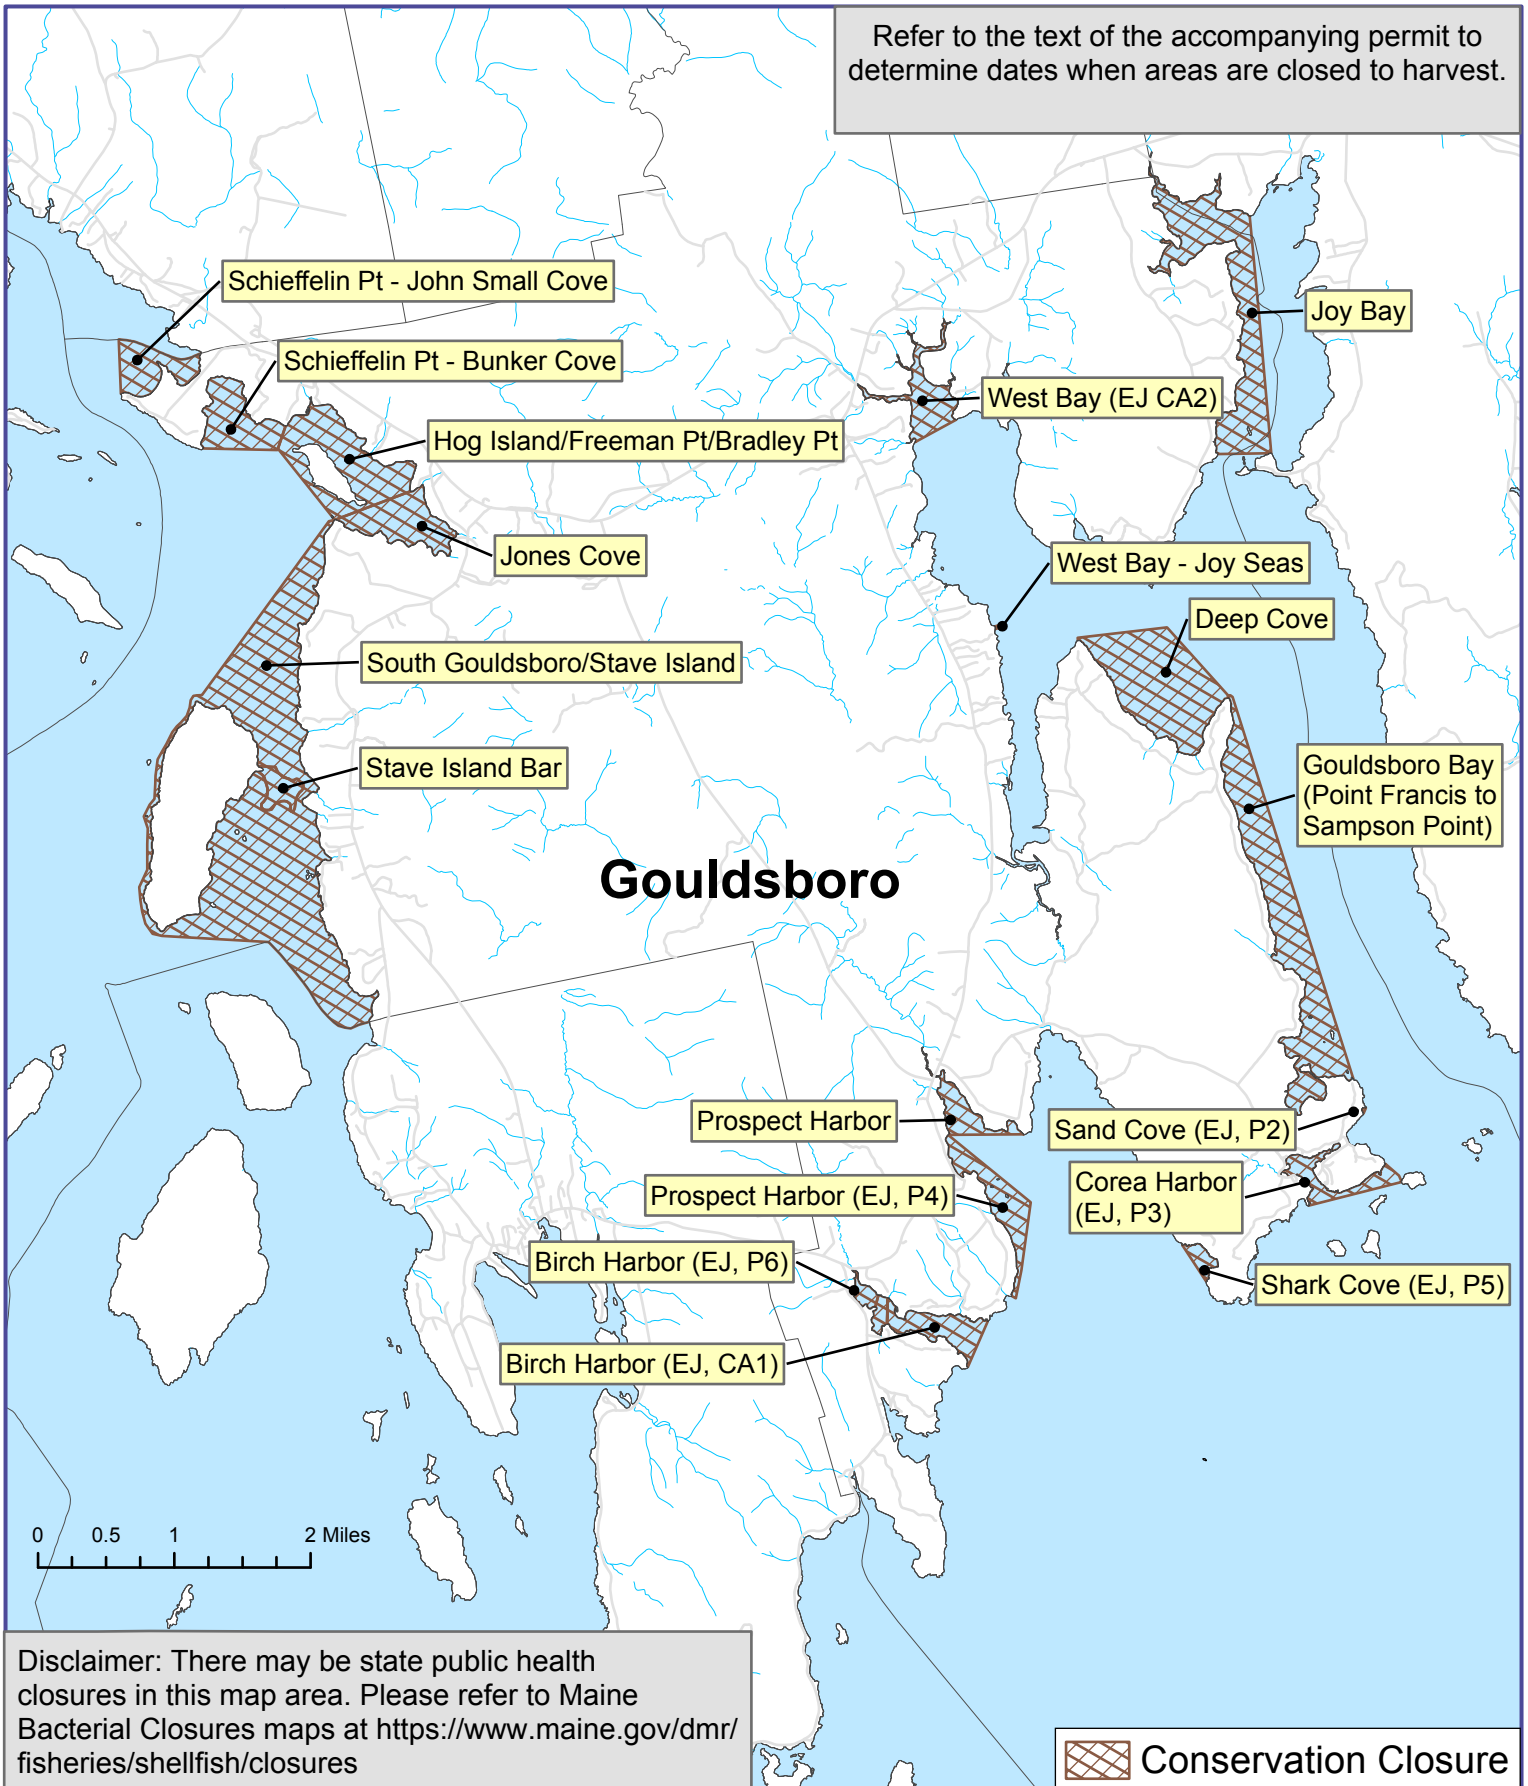

# Maine Department of Marine Resources

## Gouldsboro

# Gouldsboro

Disclaimer: There may be state public health closures in this map area. Please refer to Maine Bacterial Closures maps at <https://www.maine.gov/dmr/fisheries/shellfish/closures>

 Conservation Closure